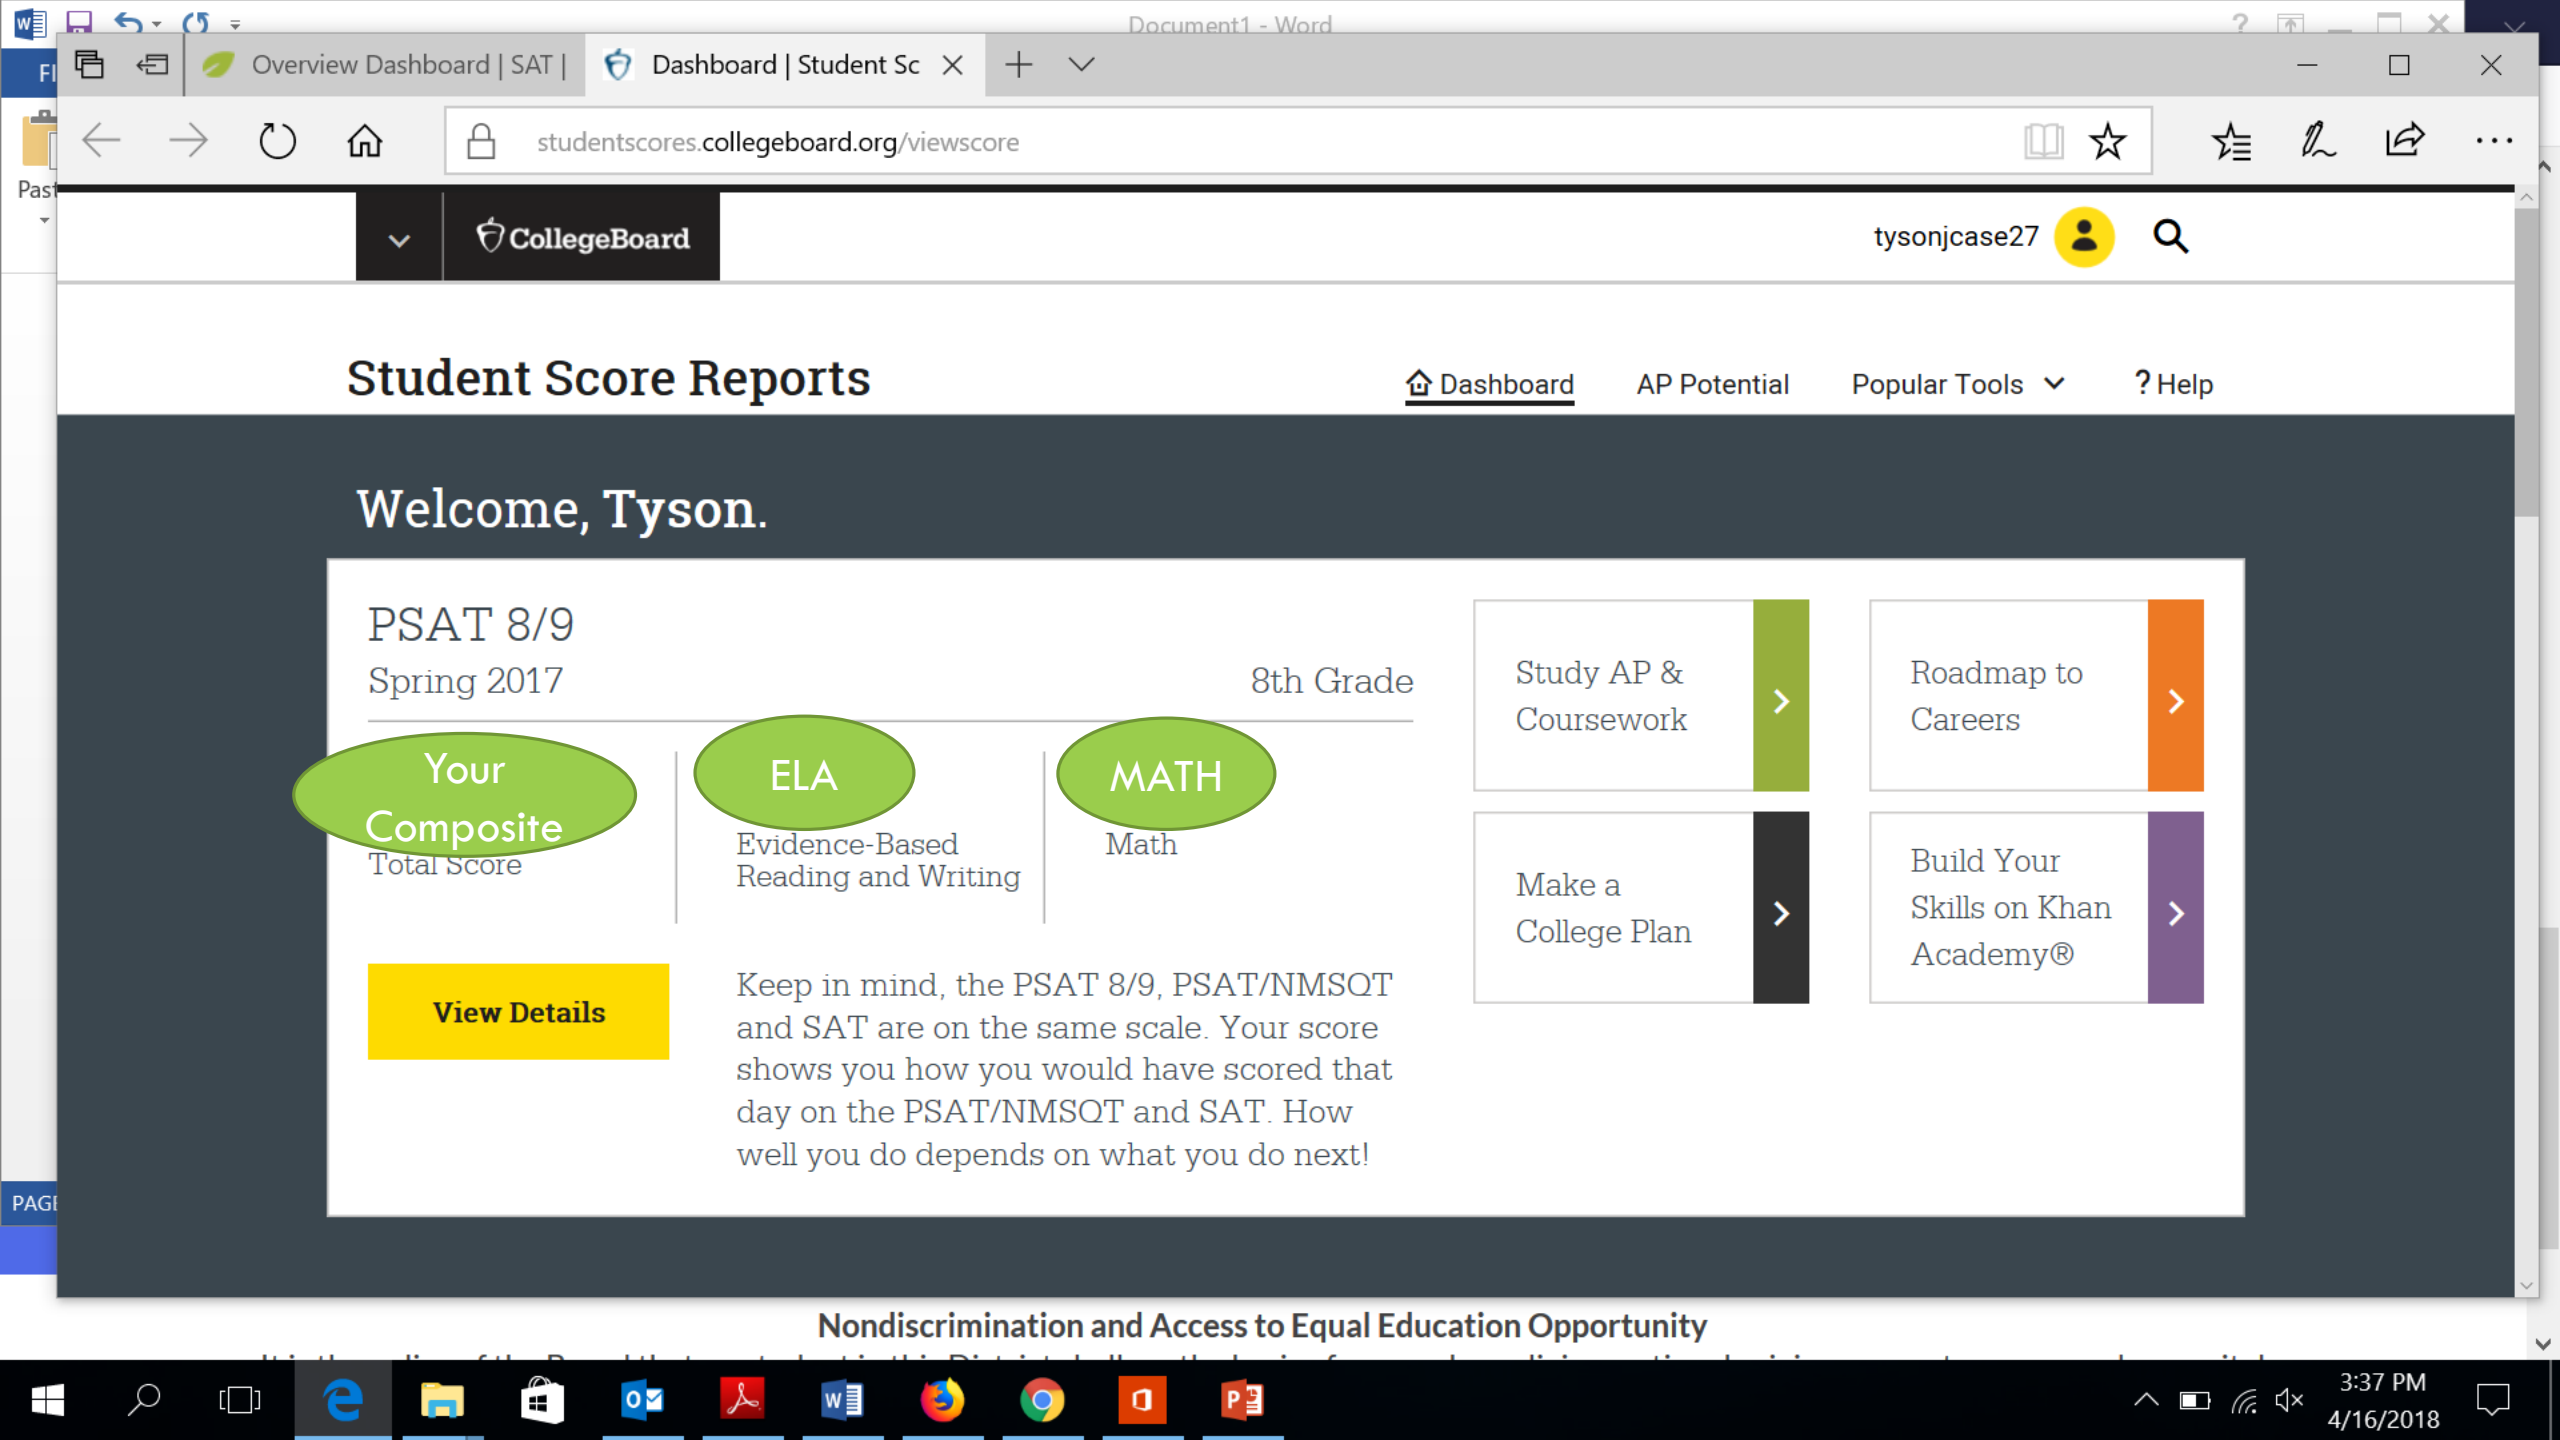

Dashboard

Practice

Tips and Strategies

Full Tests

Review

In partnership with CollegeBoard

Click Here:
To View
Your Scores

WELCOME TO OFFICIAL SAT PRACTICE

Choose your practice schedule

Based on your test date, we'll put together a practice plan to ensure you're ready for the real deal.

Choose your practice schedule

View your latest test results on CollegeBoard.org

Test scores

[View Full Tests](#)

After you [view your scores on CollegeBoard.org](#), you will be able to see your scores here as well.

Review your PSAT 8/9 Spring 2017® on CollegeBoard.org

Nondiscrimination and Access to Equal Education Opportunity